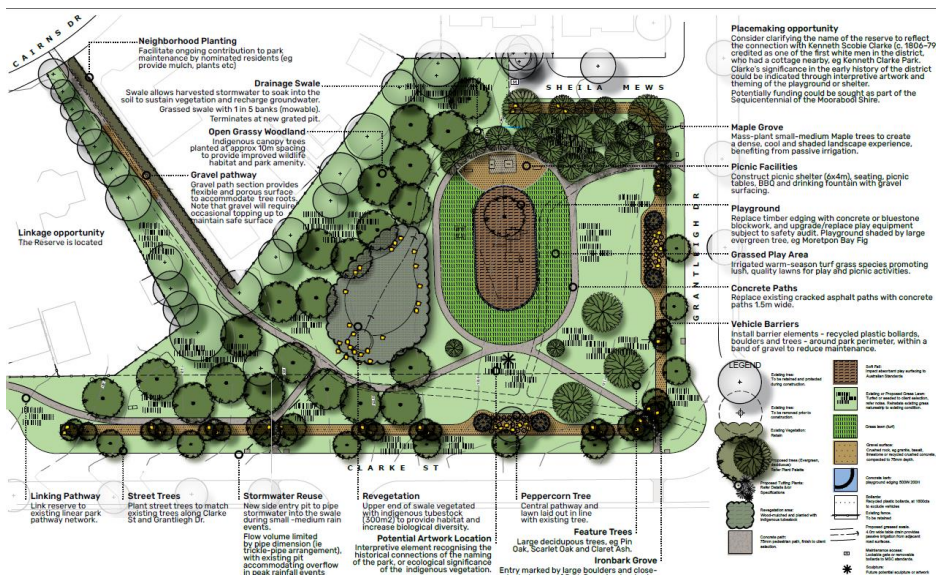

Have your say:

Clarke + Grantleigh Reserve Upgrade

Community Feedback Wanted

What are your ideas on the future upgrade to Clarke + Grantleigh Drive Reserve? For more information, scan the QR Code, or navigate to the below link.

moorabool.engagementhub.com.au/clarke-grantleigh-reserve

CONCEPT LANDSCAPE PLAN

CLARKE/GRANTLEIGH ST RESERVE
Darley

(03) 5366 7100
info@moorabool.vic.gov.au
www.moorabool.vic.gov.au